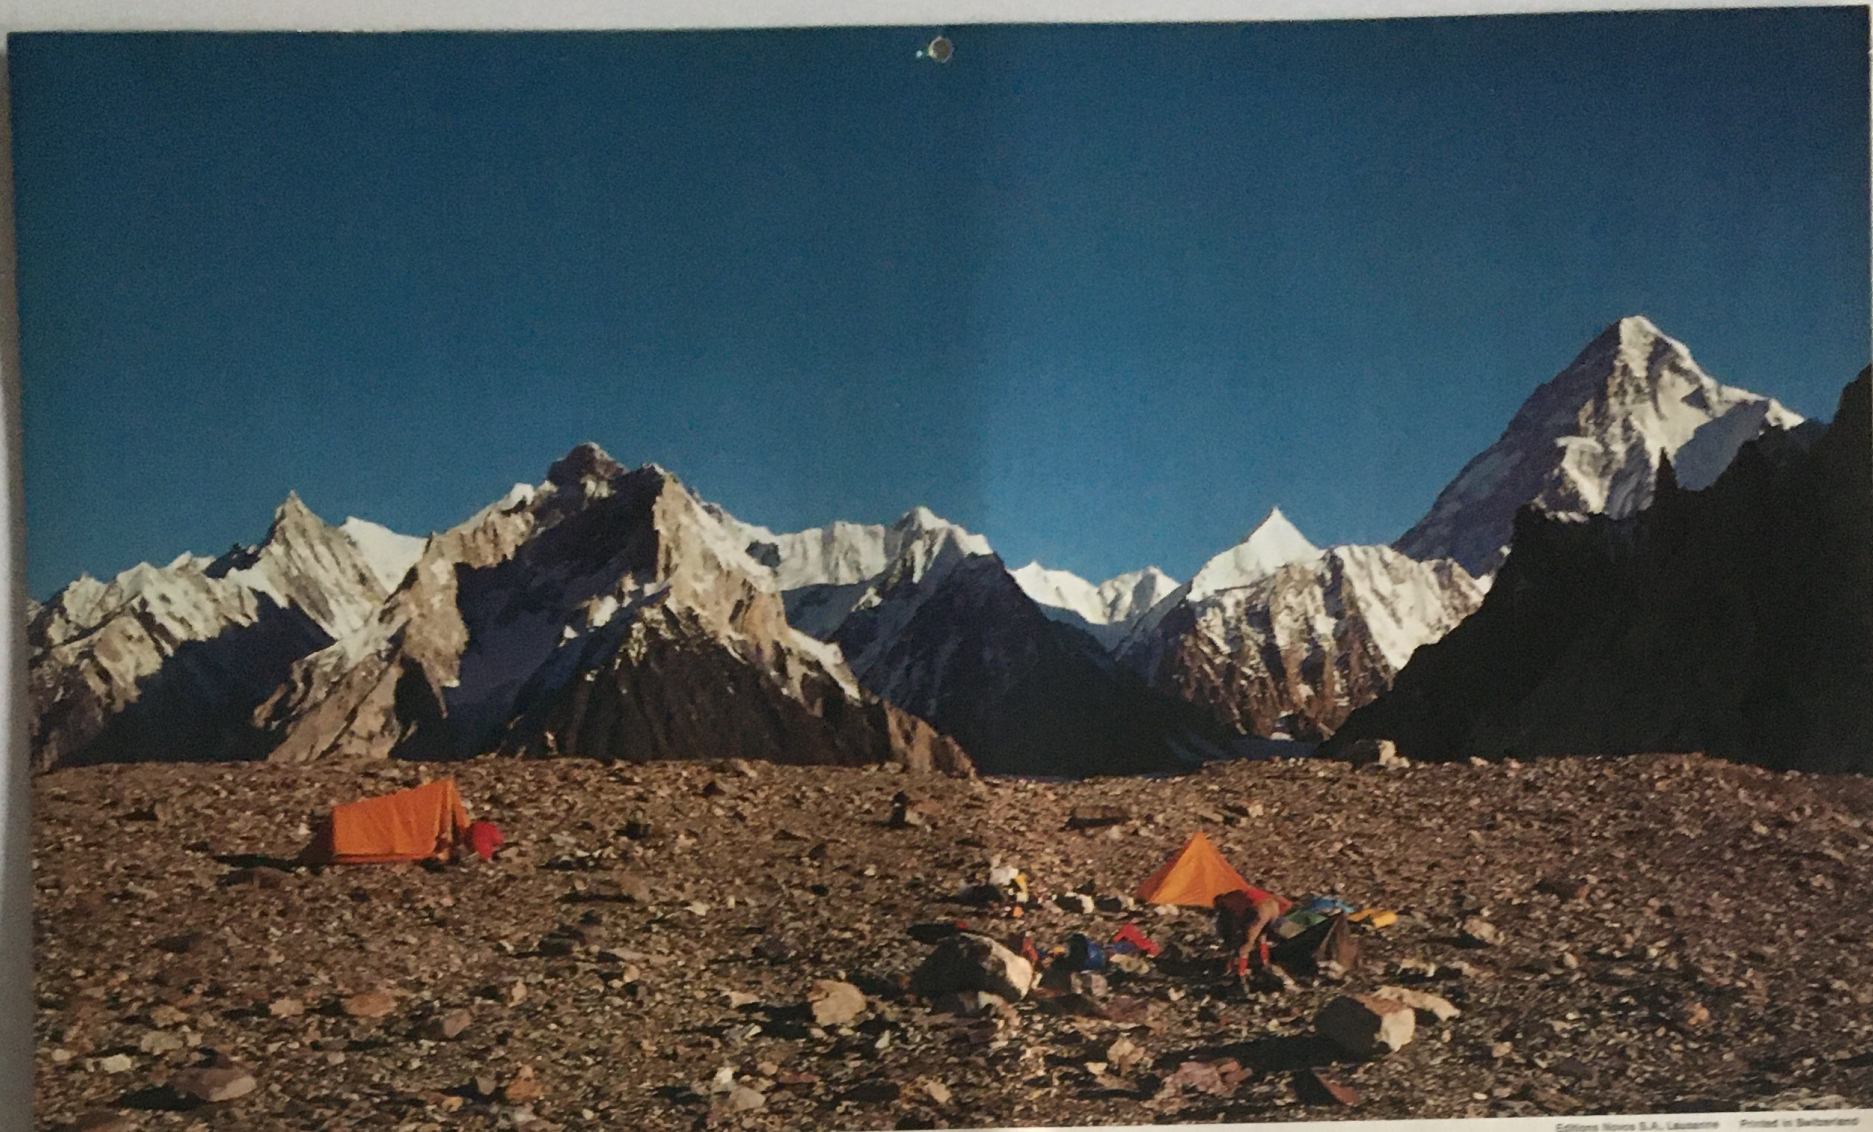

February 1977

DOCUMENTATION IMAGES: A935 IMAGE 5

BACTOPO (Karakoram) CRYSTAL PEAK, 8227 m; MARBLE PEAK, 8238 m; ANGEL, 8900 m; K. Z. 8971 m. © Peak. Editors: News S.A., Leuven. Printed in Switzerland.

Monday	Tuesday	Wednesday	Thursday	Friday	Saturday	Sunday
	1	2	3	4	5	6
7	8	9	10	11	12	13
			STANLEY'S PARTY AL+DEB Sue + Sylvia opening 2 Notebooks P.S. One 1-6 PM			
14	15	16	17	18	19	20
			St. Patrick's Day	STEVE PAXTON 2 5 PM GOLDSTON W/ STONE 6-8 FRANK STELLA YI JONES ST 7 PM RR RP 13 781-1575 (22)	Getler-Pall 2:30 TRISHA BROWN 8:00 BOB P. 11:00 STYRIA	last day Sue + Sylvia P.S. 1 DE ANTONIO FOR ELENA LO 3:00 BP CREP LUNCH
21	22	23	24	25	26	27
BOB P. 10:30 JEOS - INTERVIEW ✓ 4:30 R.R. 6:30 N.Y. TIMES	2:00 TALLNER Amei Wallach 3:00 Newsday R.R. → 1:30 MOMA	MOMA PRE-VU contributing members	MOMA members Jean VD Heuvel's party 1		RUBIN 6:00 - BOB WHITMAN 8:00 - HANG CHANGE SHOW SANDERS	
28	29	30	31			
	CY R.R. ALEX PETE W. BOB P. R.R. TO FLA	CHARLIE Y. E. GRUSTEN R.R. TO FLA				