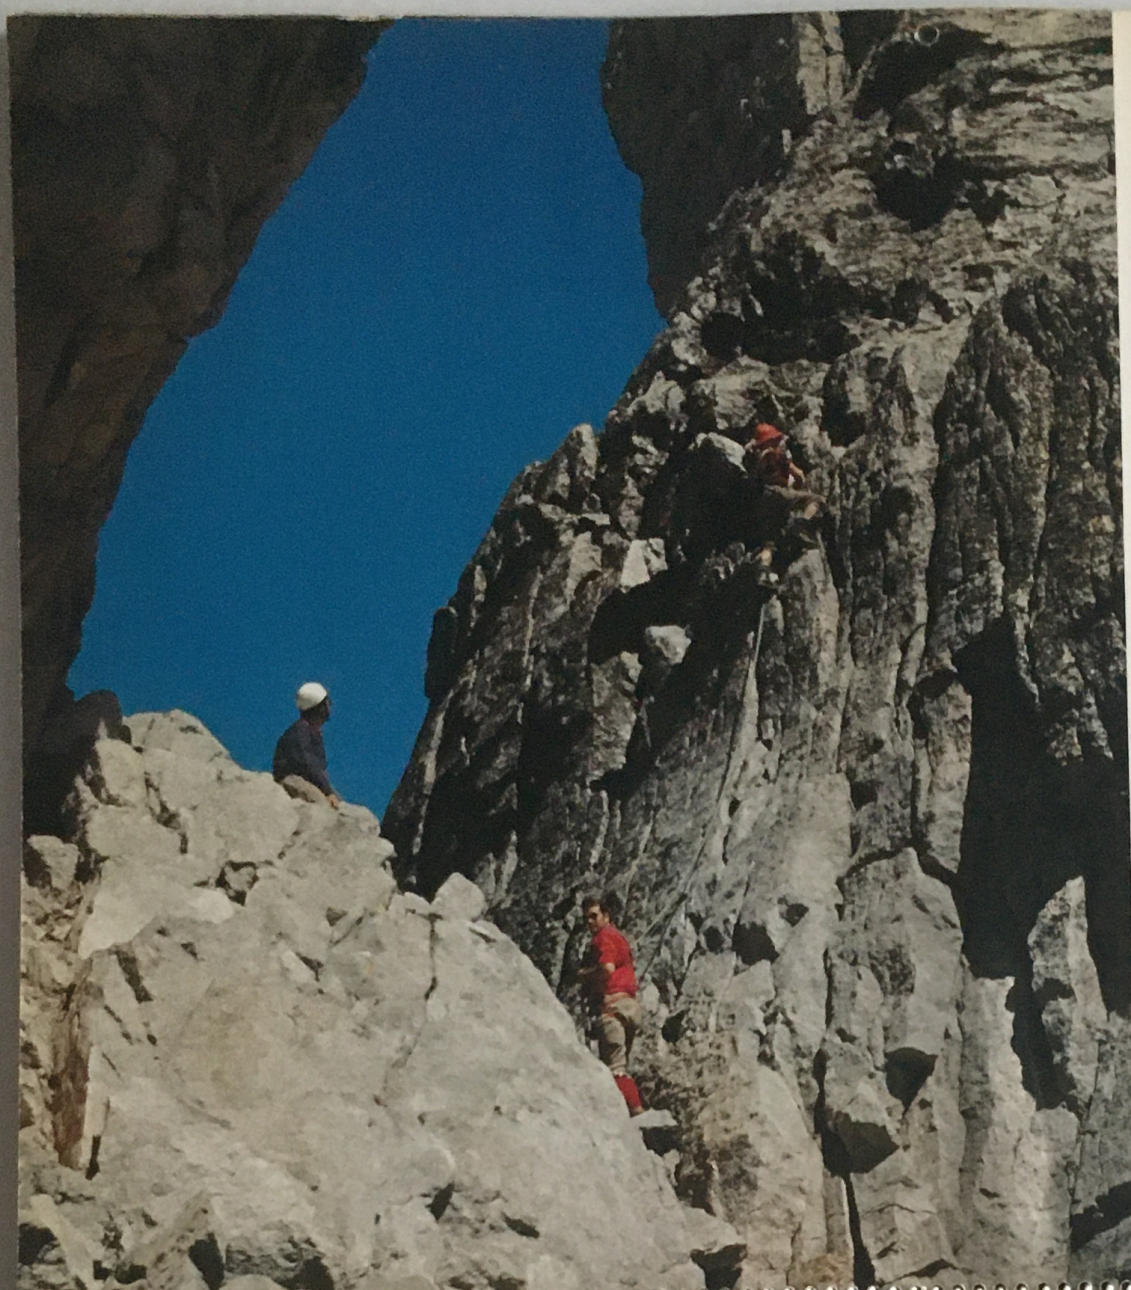

DOCUMENTATION IMAGES: A935 IMAGE 9

Monday	Tuesday	Wednesday	Thursday	Friday	Saturday	Sunday
				ARRIVE N.Y.C. 1 FROM L.A. DAVE. DINNER WITH ILEANA MICHAEL ANTONIO	2 CALLED FLA.	3 R.R. SIGN CHOW PRINTS
Independence Day 4 R.R. } CALL R.P. } CAPTIVA	5 R.R. } TO FLA. R.P. } FLT # 437 7:10 J.F.K. 11:07 - FORT MITERS	6	7	8	9	10
11 Hisachika NY	12	13	14	15 X	16	17
18	19	20	21	22	23	24
25	26	27	28	29	30	31

July 1977