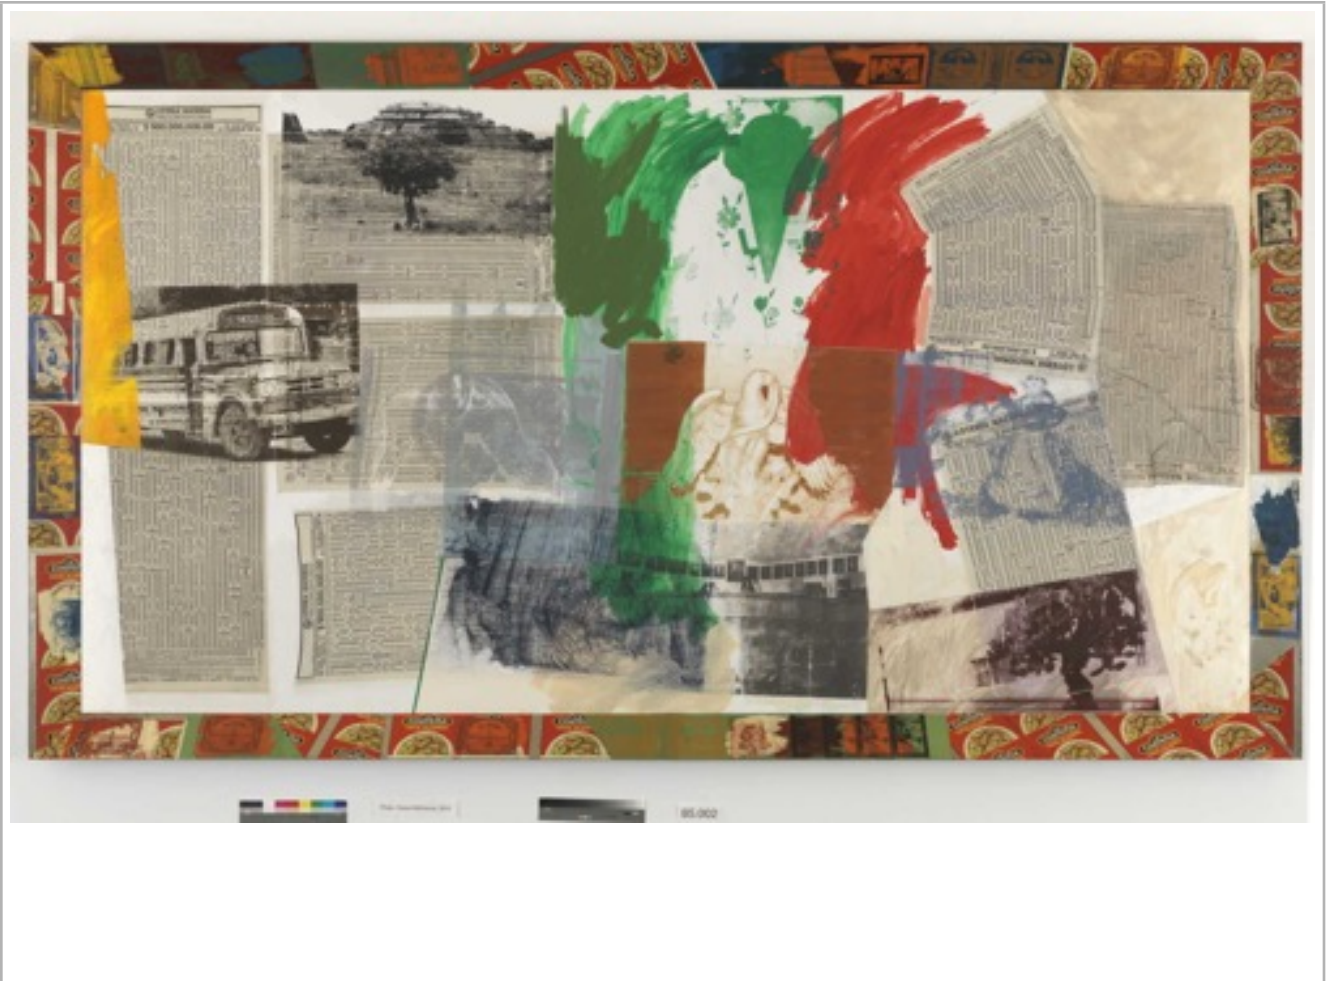

ARTWORK INFORMATION SHEET

Artist	Title	Year	Registration Number
Robert Rauschenberg	Street Contract / ROCI MEXICO	1985	85.001
Series	Medium	Dimensions	
ROCI/MEXICO	Acrylic and collage on canvas	110.25 in x 111.375 in	

ARTWORK INFORMATION SHEET

Artist	Title	Year	Registration Number
Robert Rauschenberg	Mexican Canary / ROCI MEXICO	1985	85.002
Series	Medium	Dimensions	
ROCI/MEXICO	Silkscreen ink, acrylic, fabric, and graphite on canvas with metal frame	90.625 in x 161.375 in x 6.125 in; in artist's frame	

ARTWORK INFORMATION SHEET

Artist	Title	Year	Registration Number
Robert Rauschenberg	Daydream / ROCI MEXICO	1985	85.003
Series	Medium	Dimensions	
ROCI/MEXICO	Acrylic and collage on canvas	65.5 in x 80.5 in	