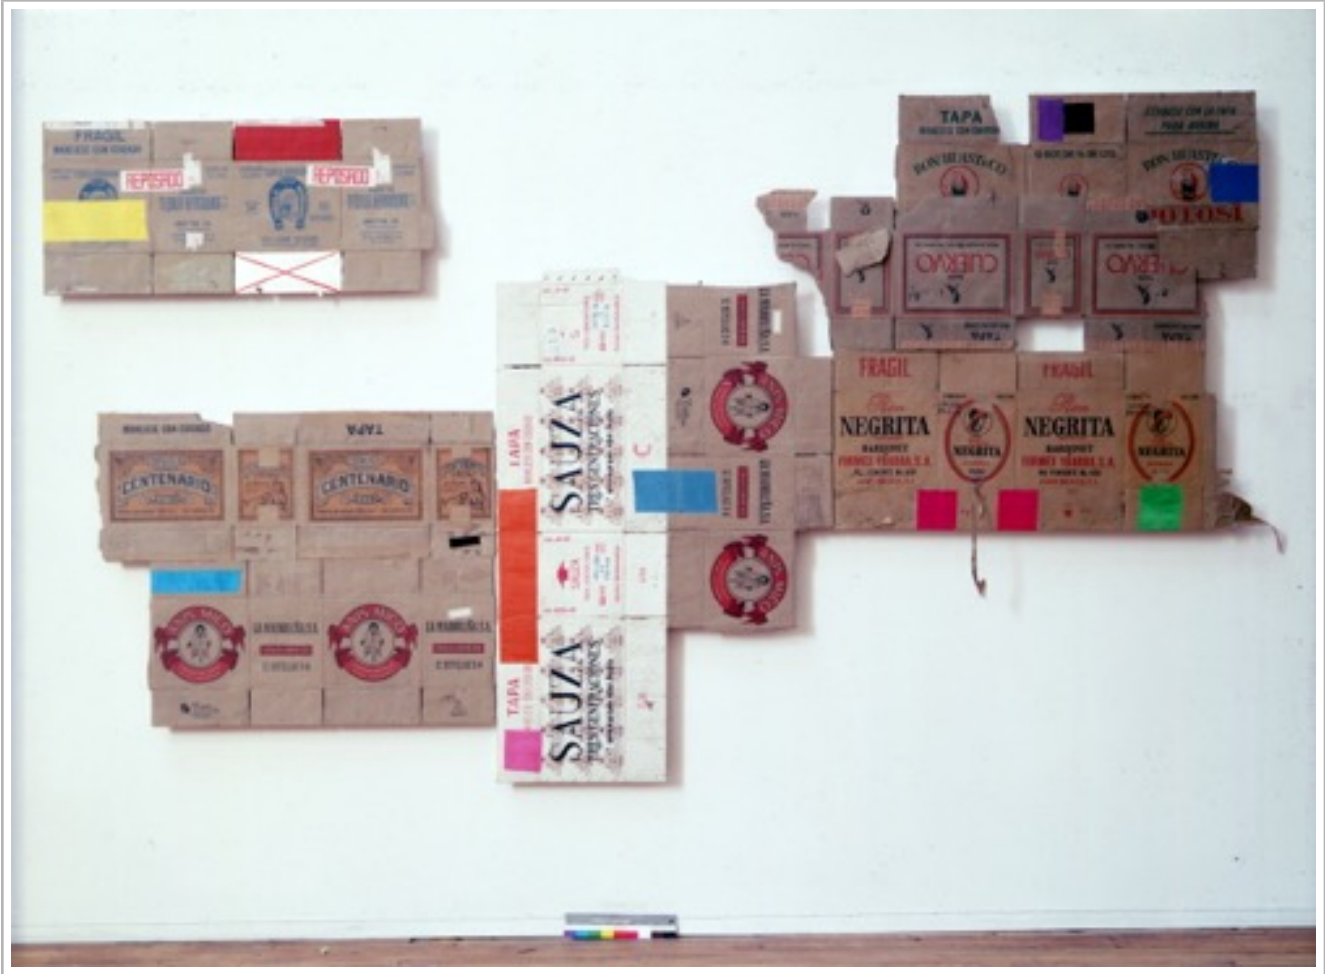

ARTWORK INFORMATION SHEET

Artist	Title	Year	Registration Number
Robert Rauschenberg	Night Post / ROCI MEXICO	1985	85.010
Series	Medium	Dimensions	
ROCI/MEXICO	Acrylic, fabric, and tape on cardboard	84.25 in x 156.25 in x 3.875 in; approximate