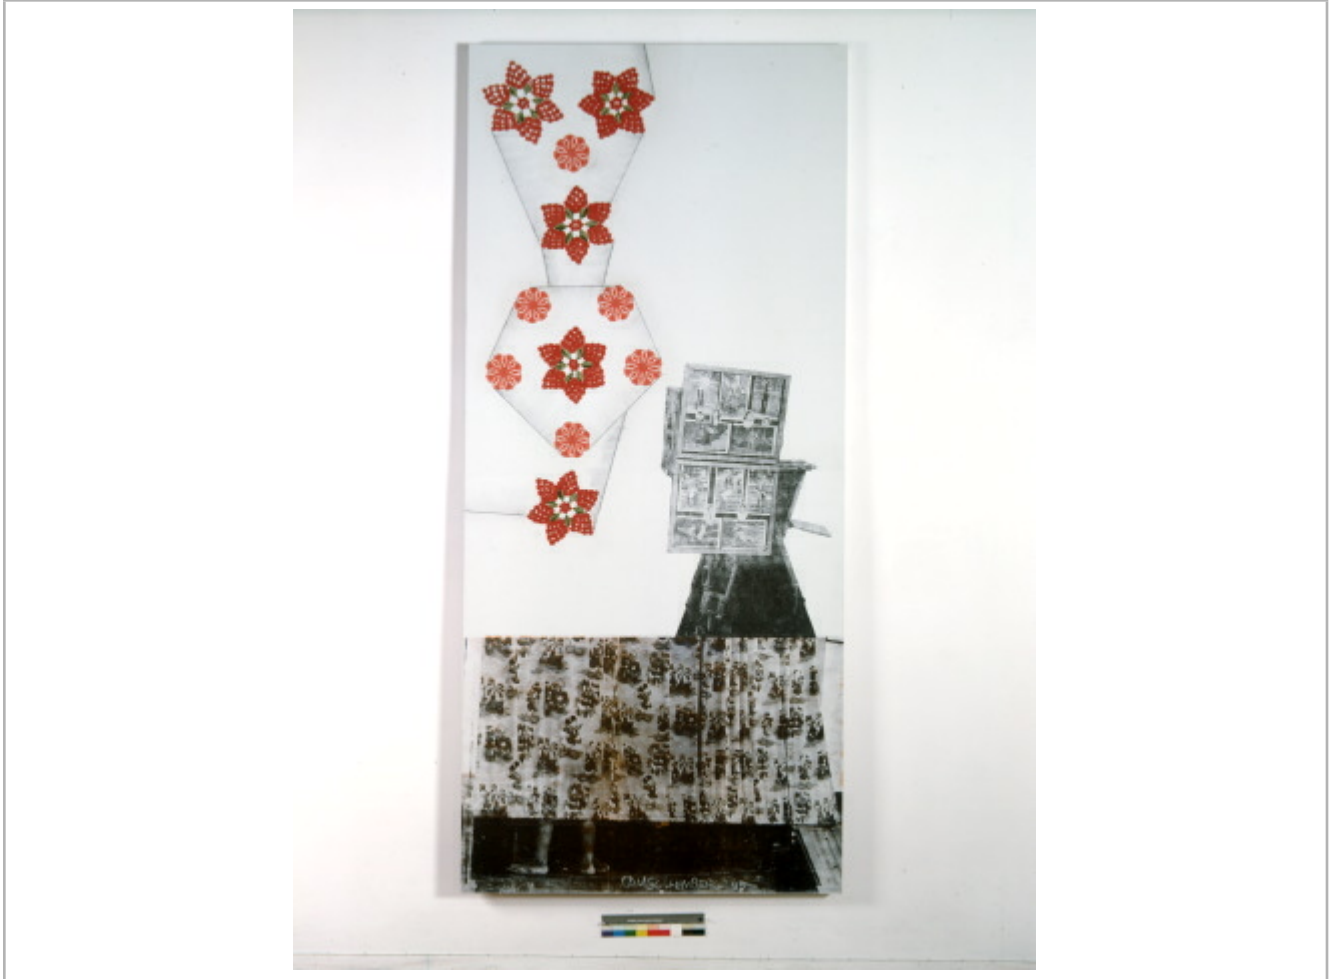

ARTWORK INFORMATION SHEET

Artist	Title	Year	Registration Number
Robert Rauschenberg	Park / ROCI MEXICO	1985	85.008
Series	Medium	Dimensions	
ROCI/MEXICO	Acrylic, collage, and graphite on canvas	114 in x 51.375 in