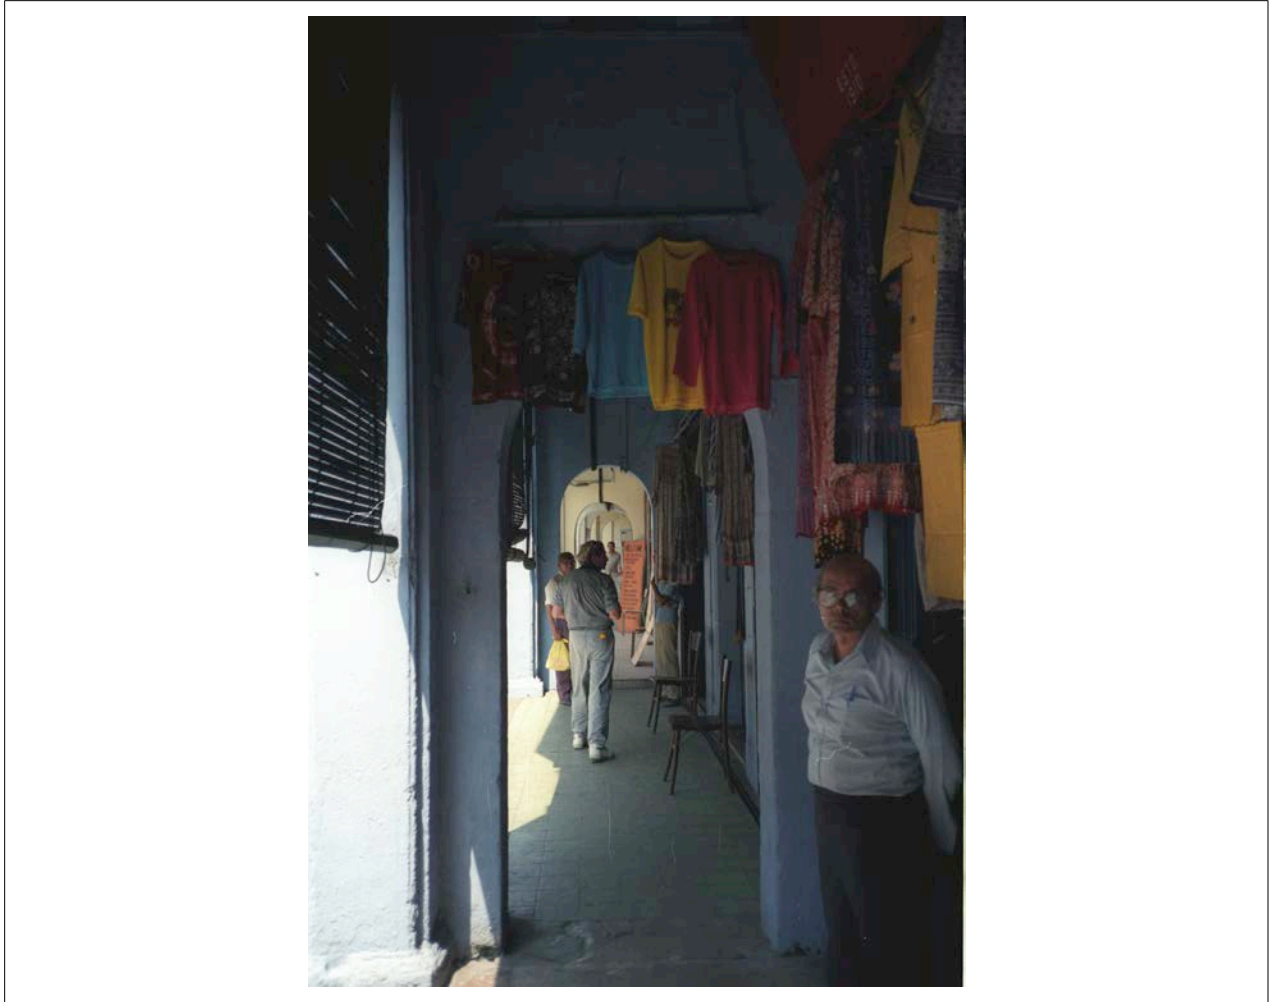

DOCUMENTATION INFORMATION SHEET: P3958

Unique ID

P3958

Storage Location

RRFA-09: Projects: ROCI: Malaysia

Year

September 1989

Creator

Unattributed, probably a UPI employee

Description

Rauschenberg taking photographs during ROCI Malaysia research trip

Physical Details

6 x 4" color photograph

Original Source

Photograph Collection. Robert Rauschenberg Foundation Archives, New York

Rights

Copyright restrictions may apply. Rights holder is unknown.