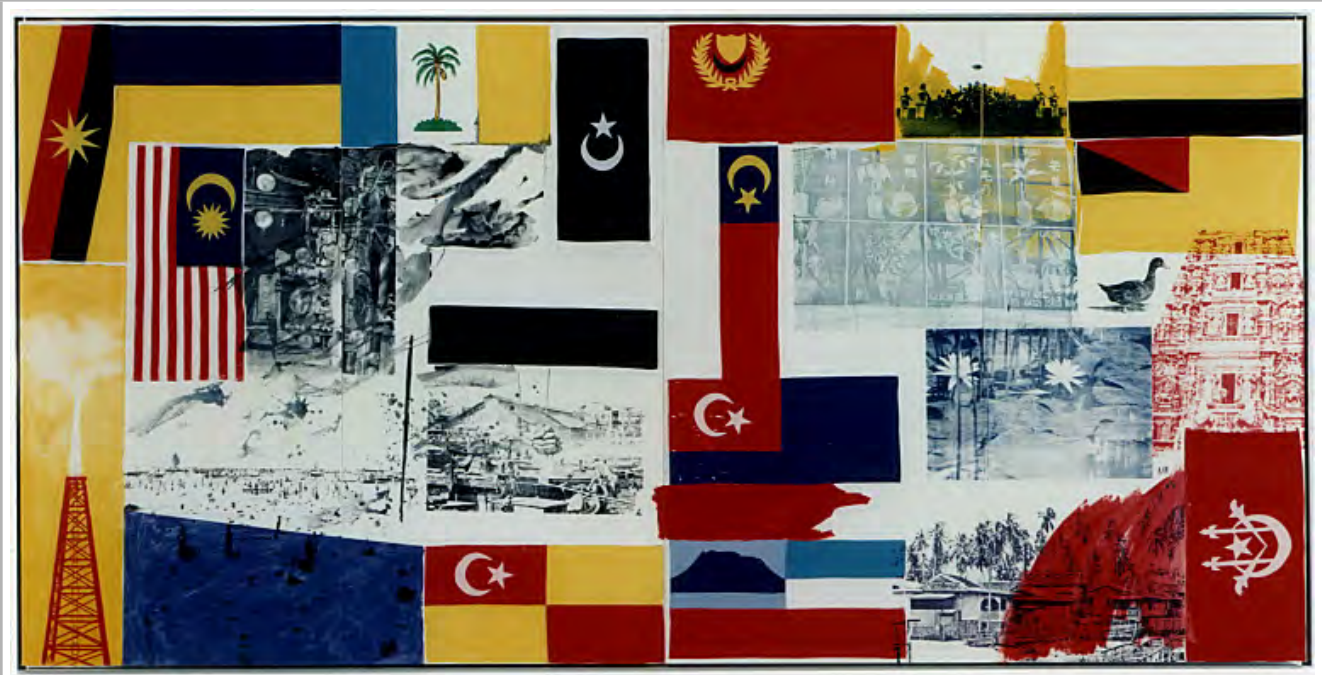

ARTWORK INFORMATION SHEET

Artist	Title	Year	Registration Number
Robert Rauschenberg	Original Art - ROCI / Malaysia Poster	1990	90.D018
Series	Medium	Dimensions	
	Acrylic on paper	52.125 in x 36.5 in	

ARTWORK INFORMATION SHEET

Artist	Title	Year	Registration Number
Robert Rauschenberg	Yang Teragong (Malaysian King) / ROCI MALAYSIA	1990	90.030
Series	Medium	Dimensions	
ROCI/MALAYSIA	Acrylic and collage on plywood panels	99.75 in x 198.5 in x 3 in	

ARTWORK INFORMATION SHEET

Artist	Title	Year	Registration Number
Robert Rauschenberg	Rice Wine Dog, Tuak Hudok-Iban / ROCI MALAYSIA	1990	90.031
Series	Medium	Dimensions	
ROCI/MALAYSIA	Silkscreen ink, gold leaf, and fabric on plywood	96.125 in x 48.125 in	