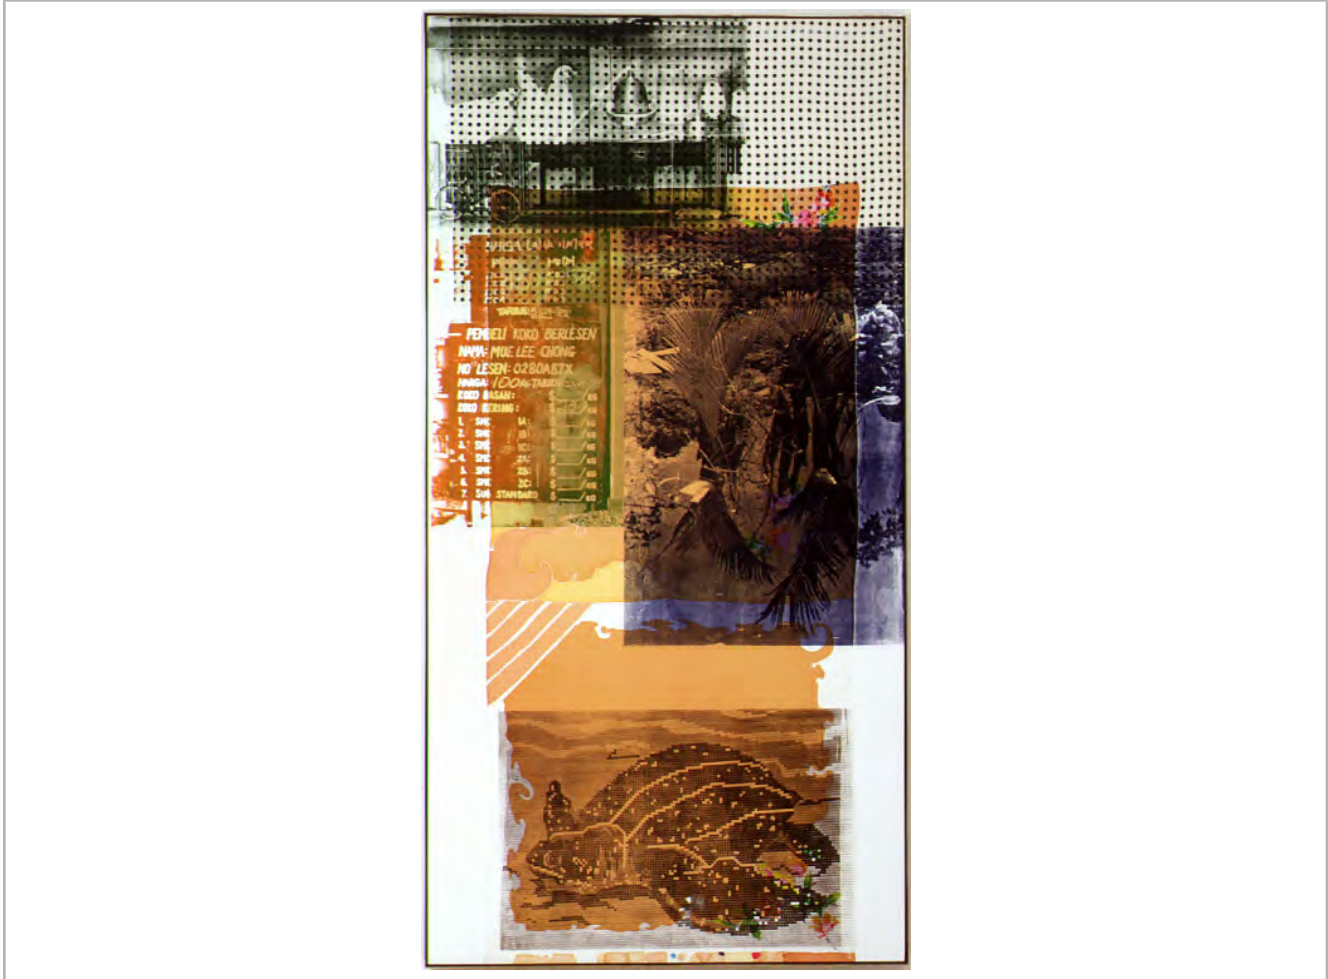

ARTWORK INFORMATION SHEET

Artist	Title	Year	Registration Number
Robert Rauschenberg	Pasar (Market) / ROCI MALAYSIA	1990	90.035
Series	Medium	Dimensions	
ROCI/MALAYSIA	Acrylic and fabric collage on plywood panel	99.25 in x 50 in