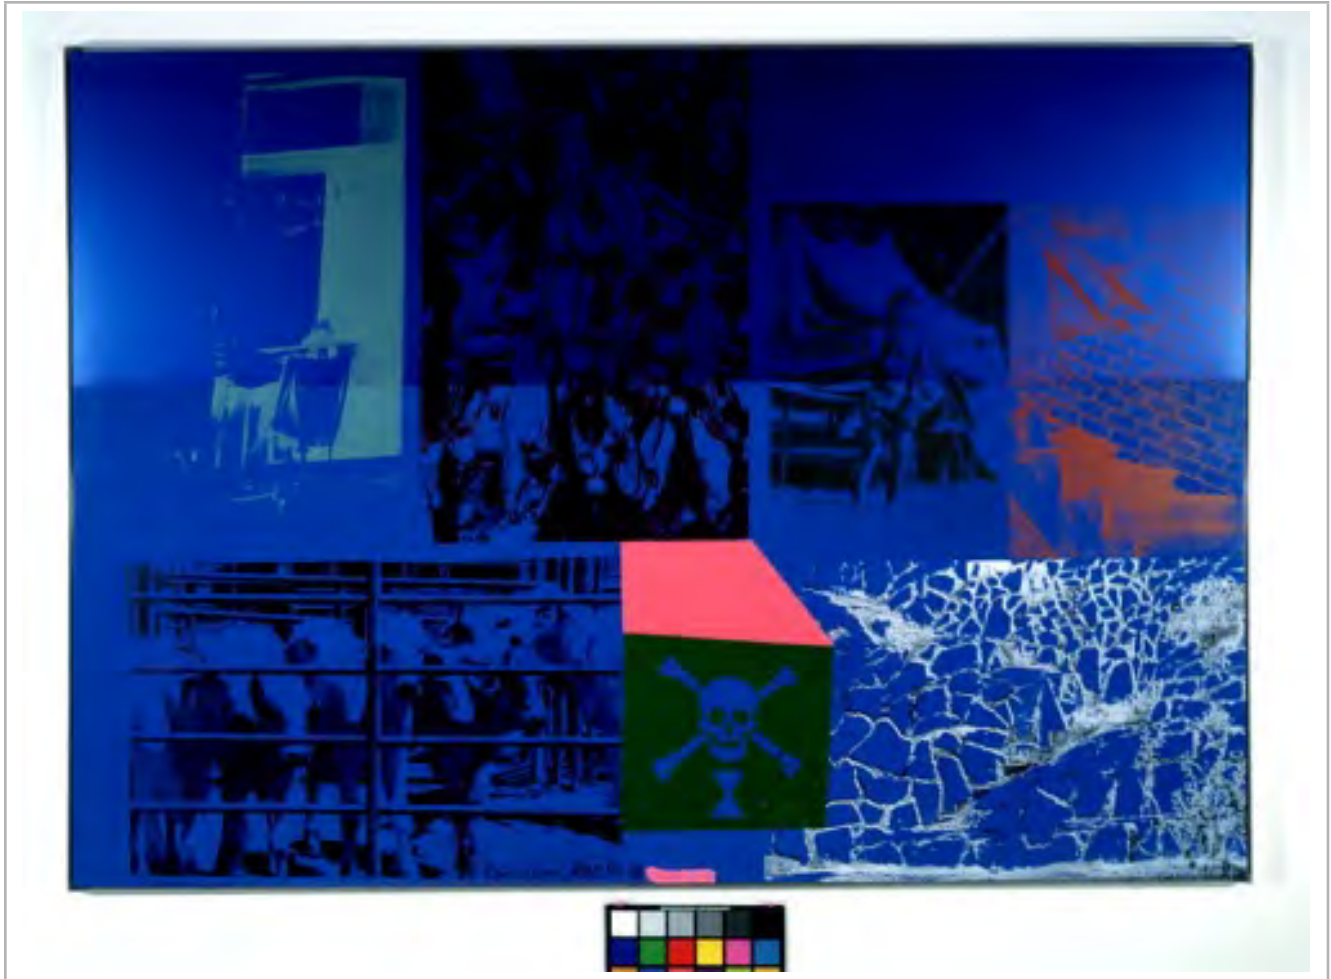

ARTWORK INFORMATION SHEET

Artist	Title	Year	Registration Number
Robert Rauschenberg	Blue Dream (Sueno Azul) / ROCI CUBA	1988	88.009
Series	Medium	Dimensions	
ROCI/CUBA	Enamel and acrylic on anodized aluminum and galvanized steel	60.75 in x 84.75 in