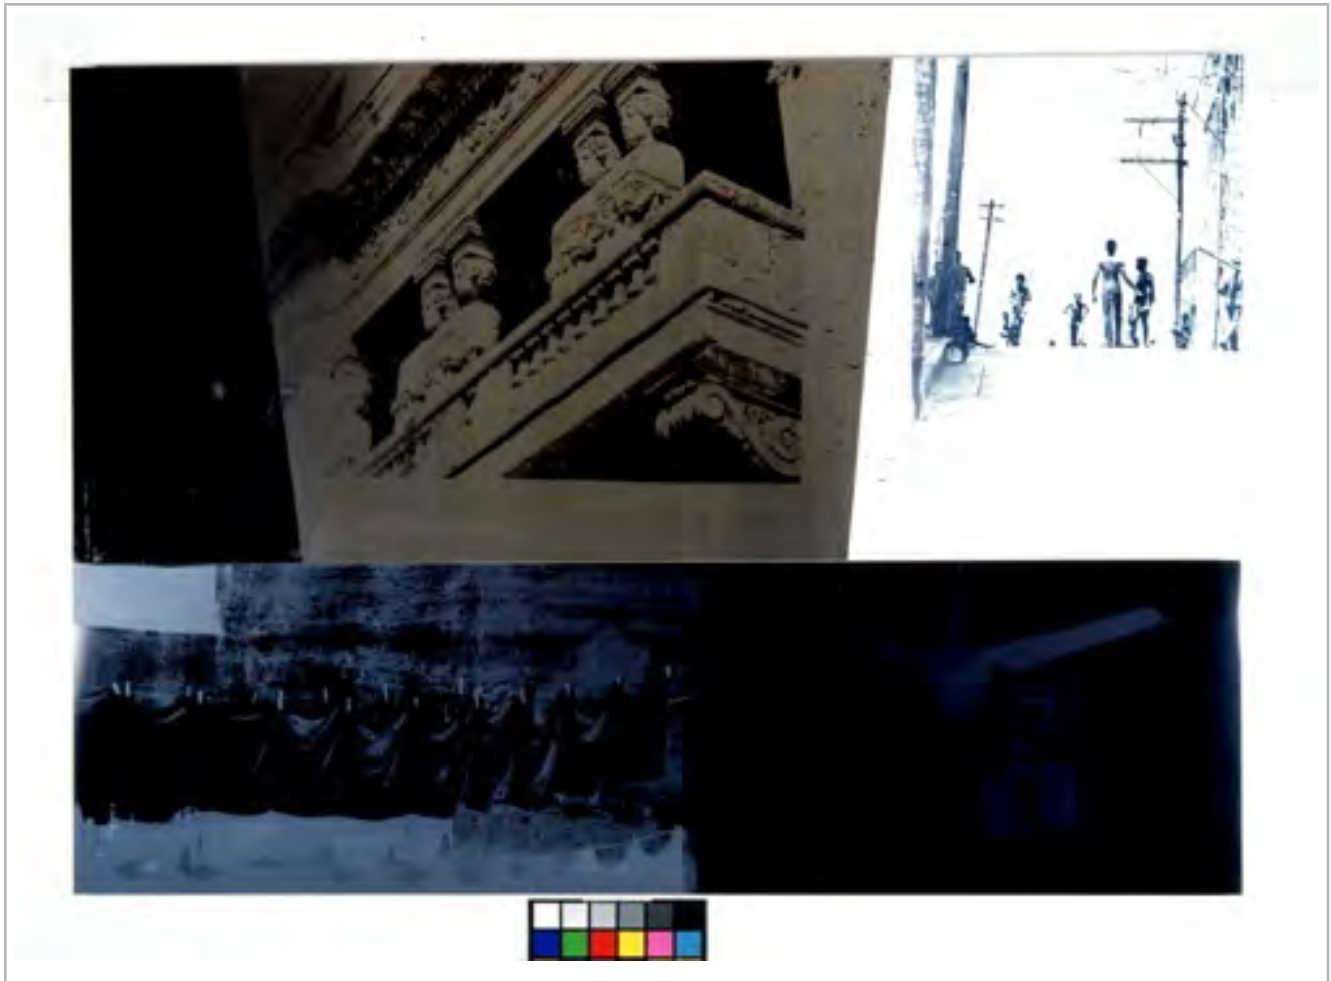

ARTWORK INFORMATION SHEET

Artist	Title	Year	Registration Number
Robert Rauschenberg	Cuban Night Vision (Vision Nocturna Cubana) / ROCI CUBA	1988	88.011
Series	Medium	Dimensions	
ROCI/CUBA	Enamel and acrylic on stainless steel and anodized aluminum	60.75 in x 84.75 in