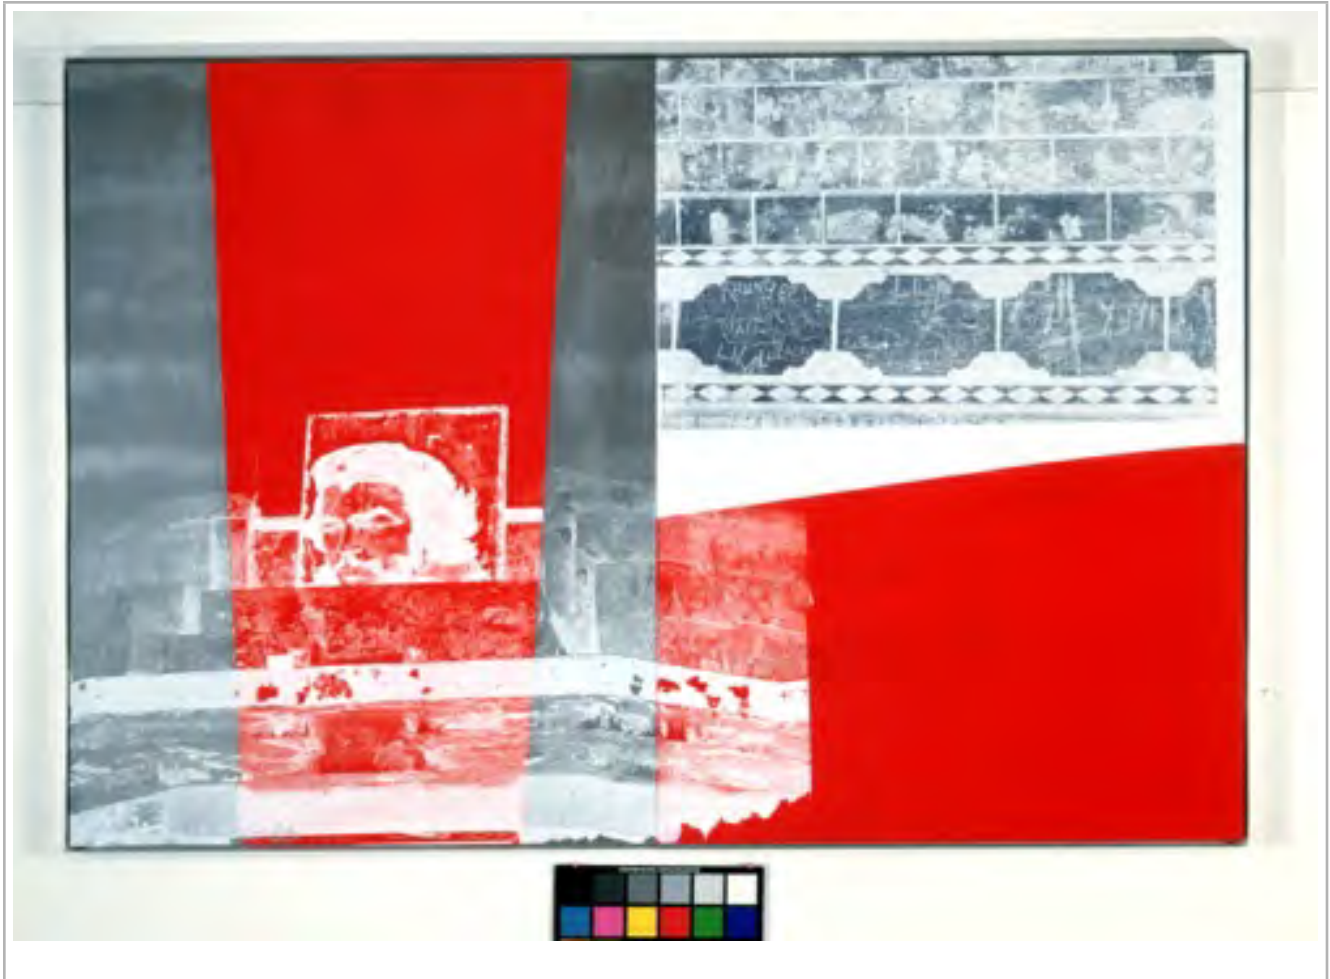

ARTWORK INFORMATION SHEET

Artist	Title	Year	Registration Number
Robert Rauschenberg	Hero Cave (Cueva del Heroe) / ROCI CUBA	1988	88.013
Series	Medium	Dimensions	
ROCI/CUBA	Enamel and acrylic on galvanized steel	48.75 in x 72.75 in