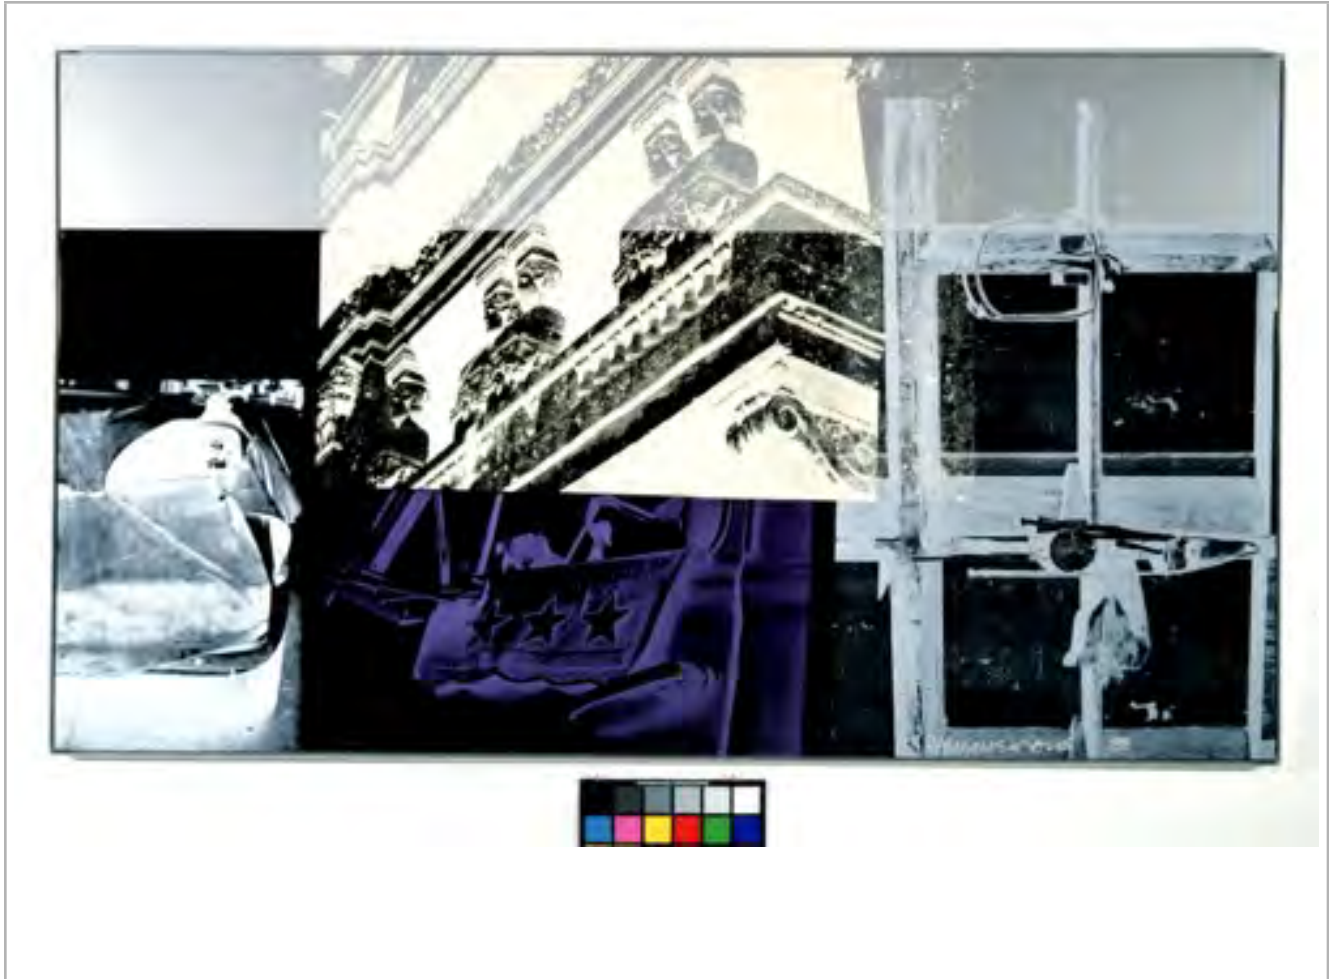

ARTWORK INFORMATION SHEET

Artist	Title	Year	Registration Number
Robert Rauschenberg	Cuban Slate (Pizarron Cubano) / ROCI CUBA	1988	88.015
Series	Medium	Dimensions	
ROCI/CUBA	Enamel and acrylic on galvanized steel	48.75 in x 84.75 in