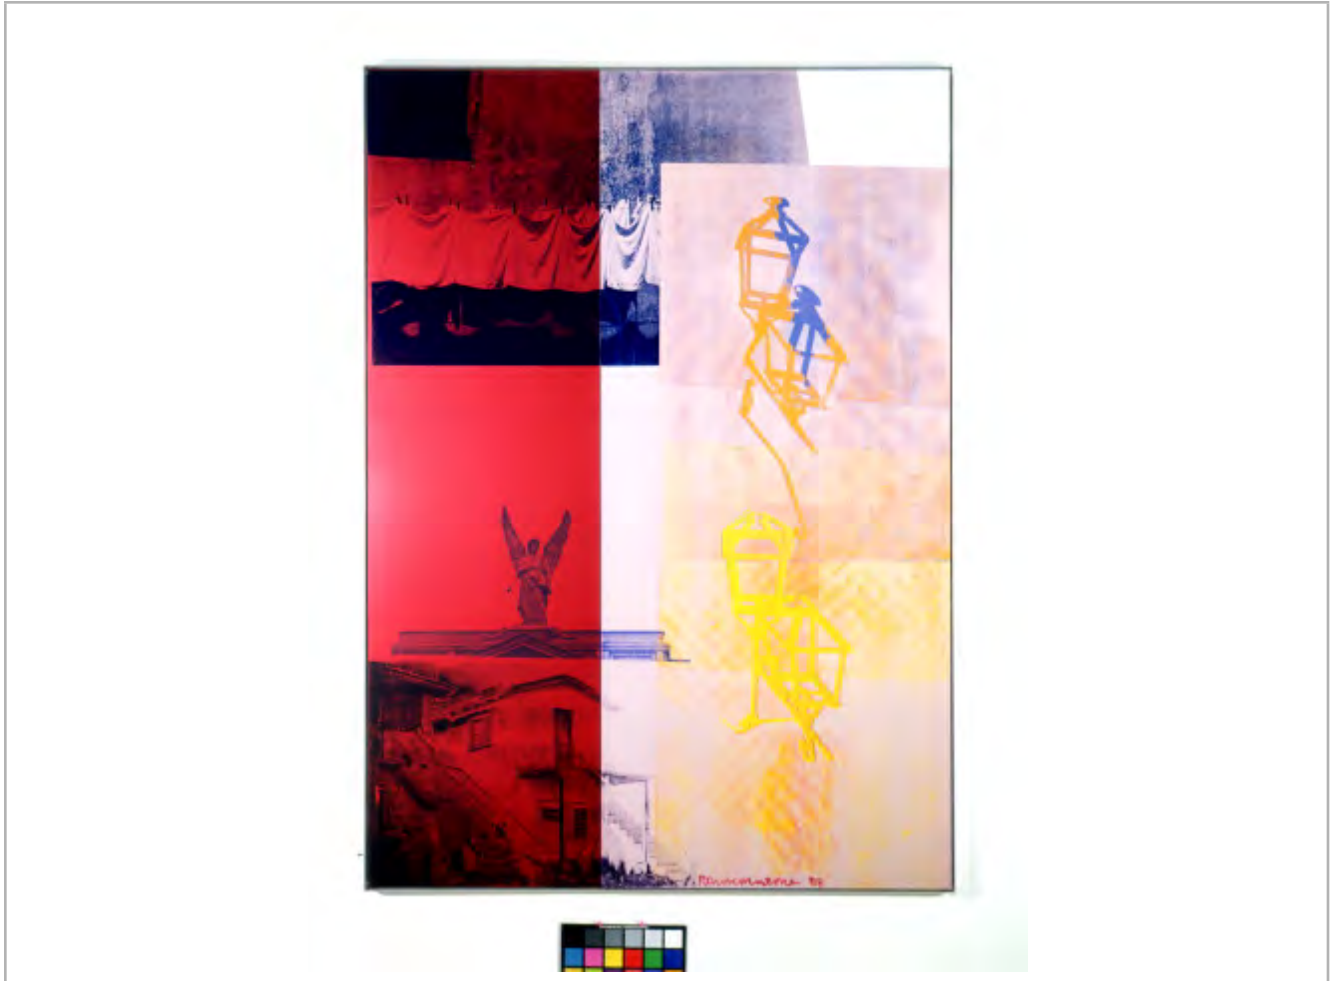

ARTWORK INFORMATION SHEET

Artist	Title	Year	Registration Number
Robert Rauschenberg	Guardian Light (Guardian de la Luz) / ROCI CUBA	1988	88.014
Series	Medium	Dimensions	
ROCI/CUBA	Enamel and acrylic on anodized aluminum and galvanized steel	84.75 in x 60.75 in