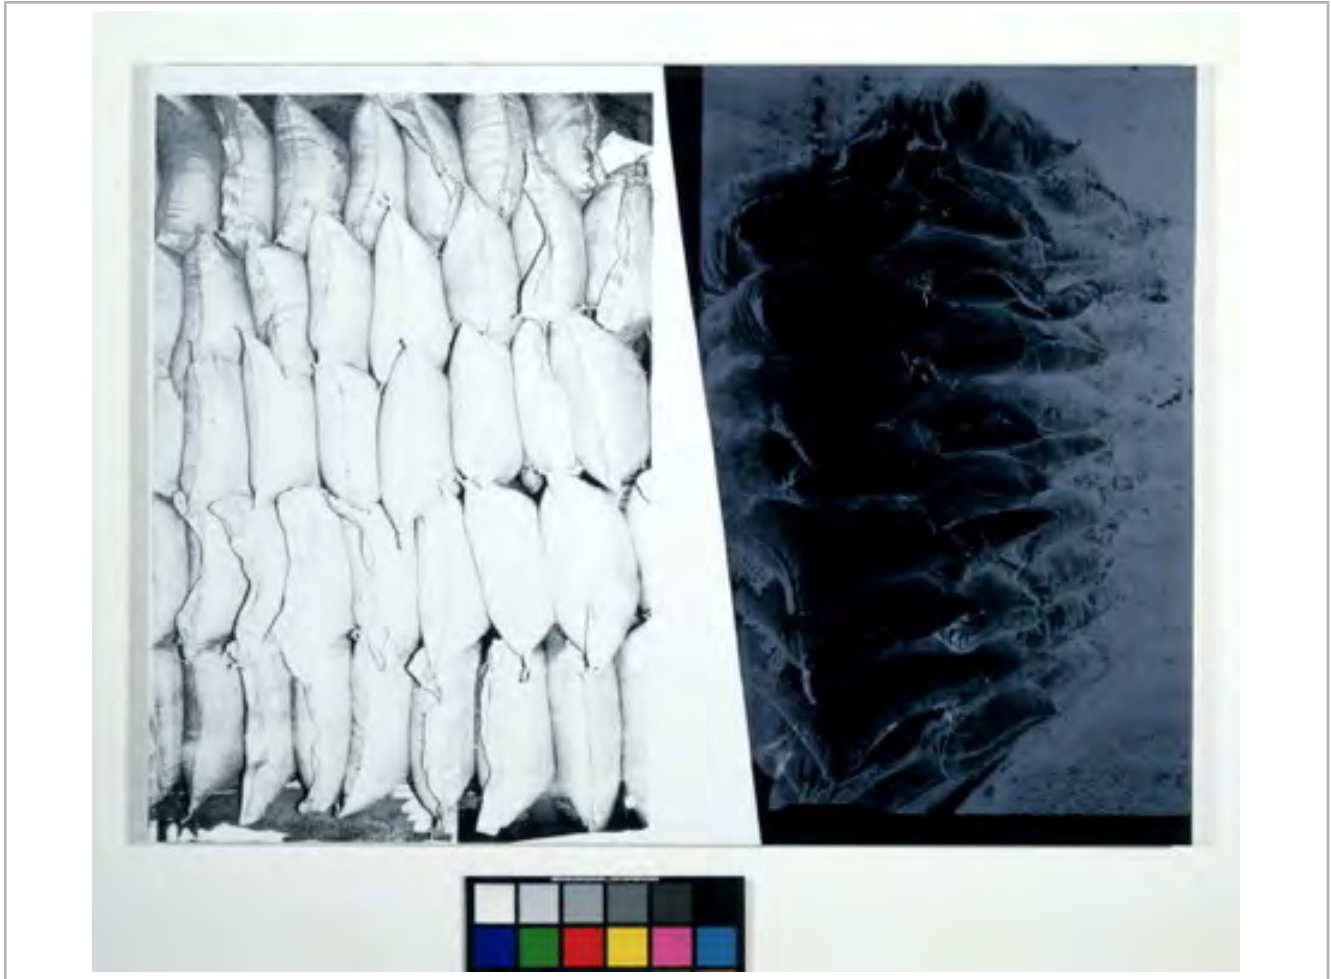

ARTWORK INFORMATION SHEET

Artist	Title	Year	Registration Number
Robert Rauschenberg	Sugar Night (Noche de Azucar) / ROCI CUBA	1988	88.001
Series	Medium	Dimensions	
ROCI/CUBA	Silkscreen ink and enamel on galvanized steel	36 in x 48.125 in