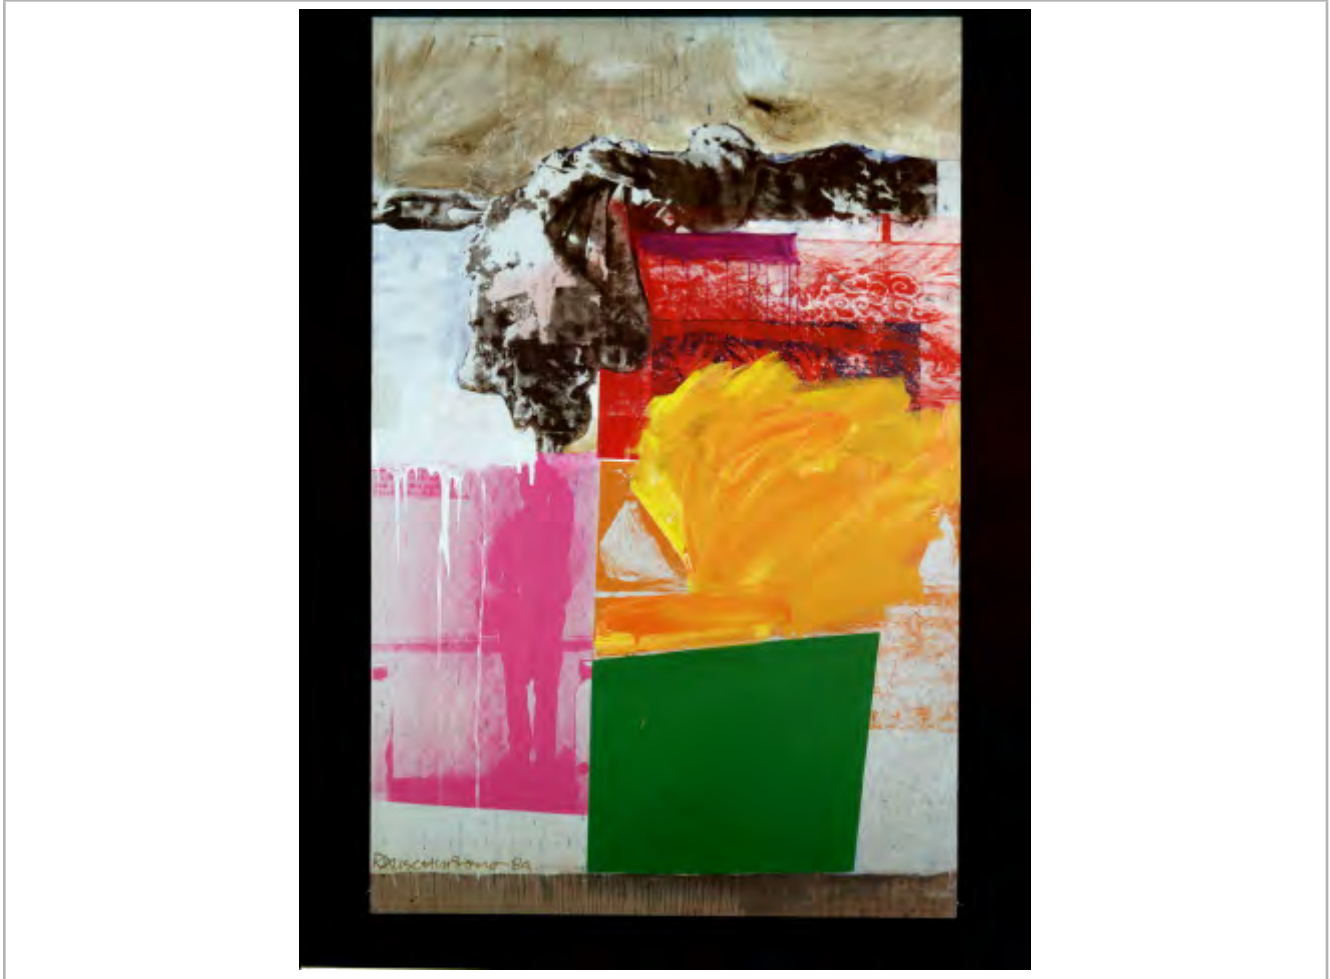

ARTWORK INFORMATION SHEET

Artist	Title	Year	Registration Number
Robert Rauschenberg	Tug / ROCI JAPAN	1984	84.057
Series	Medium	Dimensions	
ROCI/JAPAN	Acrylic on linen canvas	76 in x 49 in