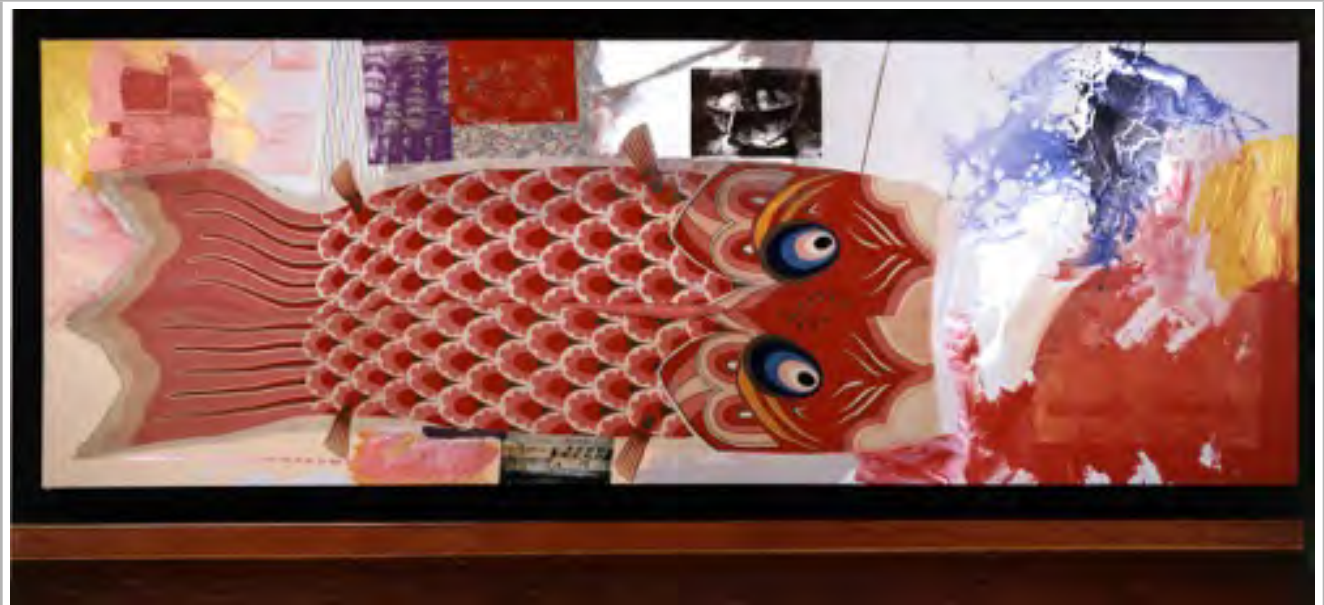

ARTWORK INFORMATION SHEET

Artist	Title	Year	Registration Number
Robert Rauschenberg	Fish Park / ROCI JAPAN	1984	84.070
Series	Medium	Dimensions	
ROCI/JAPAN	Acrylic and fabric collage on canvas	78.5 in x 220.25 in x 5 in