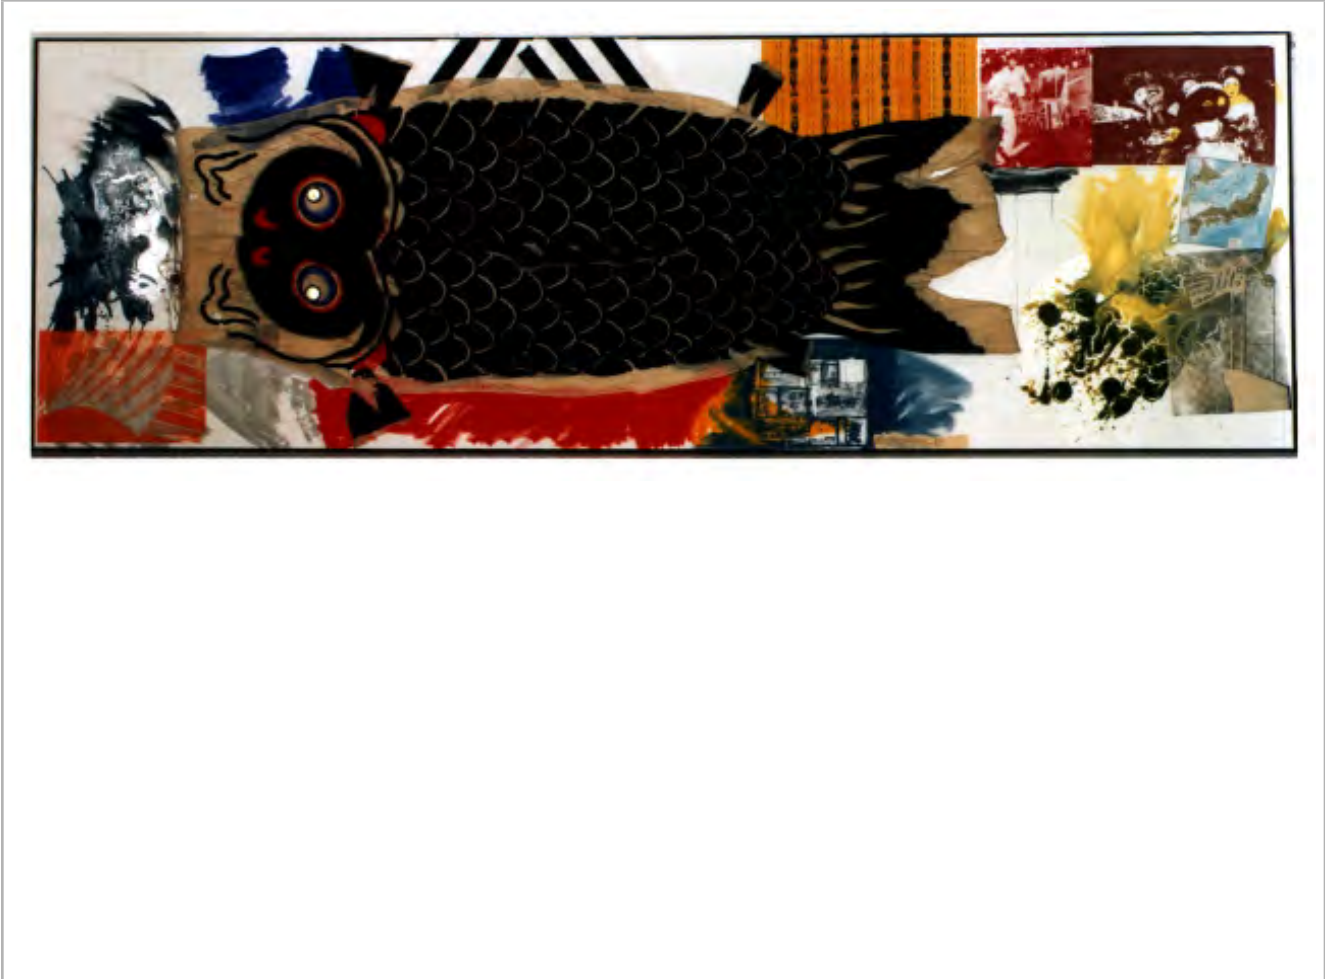

ARTWORK INFORMATION SHEET

Artist	Title	Year	Registration Number
Robert Rauschenberg	Wall-Eyed Carp / ROCI JAPAN	1987	87.001
Series	Medium	Dimensions	
ROCI/JAPAN	Silkscreen ink, acrylic, and fabric on canvas	80 in x 243 in