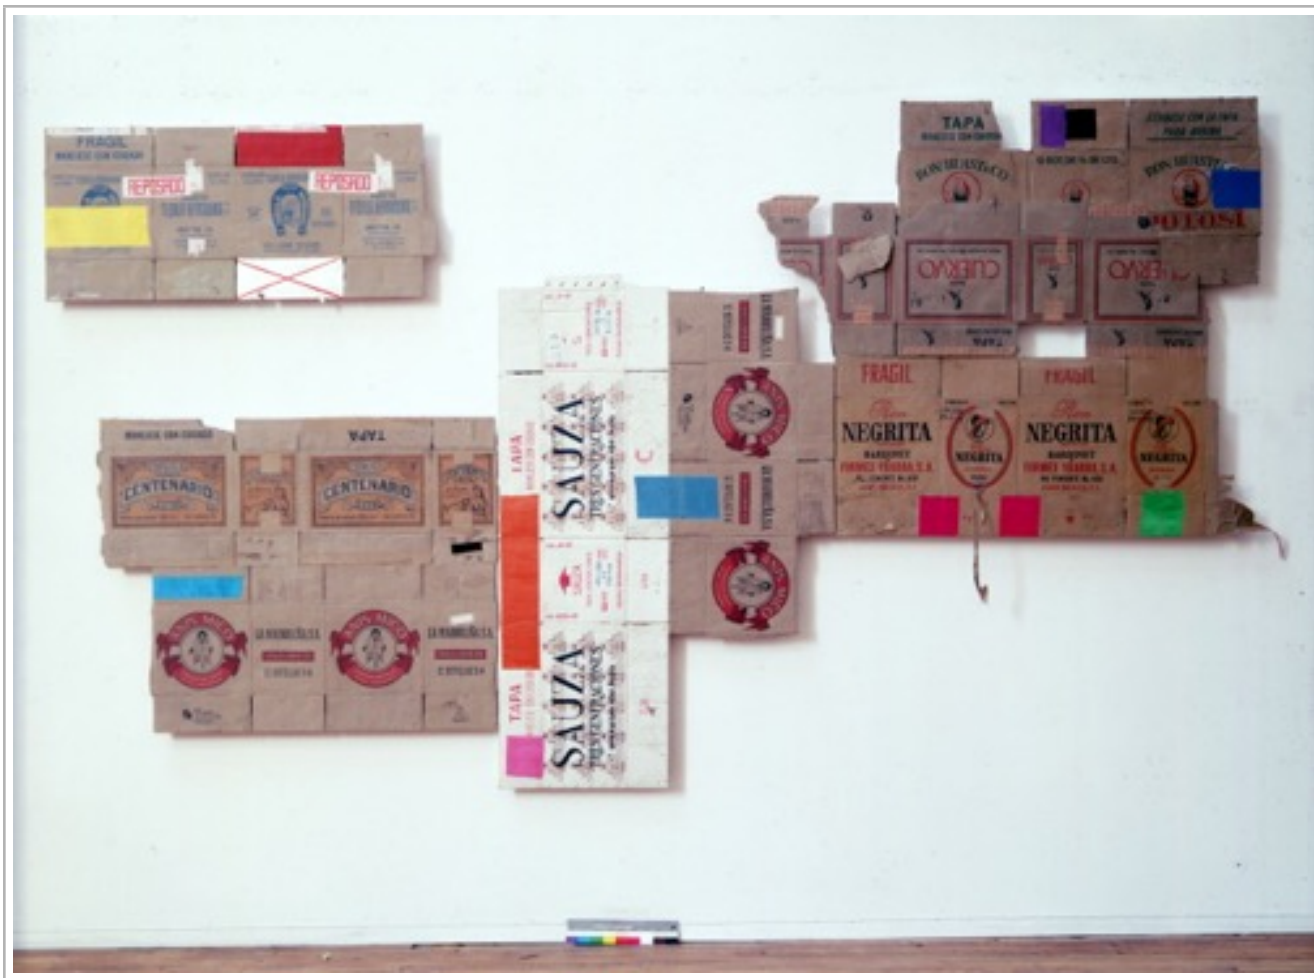

ARTWORK INFORMATION SHEET

Artist	Title	Year	Registration Number
Robert Rauschenberg	Night Post / ROCI MEXICO	1985	85.010
Series	Medium	Dimensions	
ROCI/MEXICO	Acrylic, fabric, and tape on cardboard	84.25 in x 156.25 in x 3.875 in; approximate