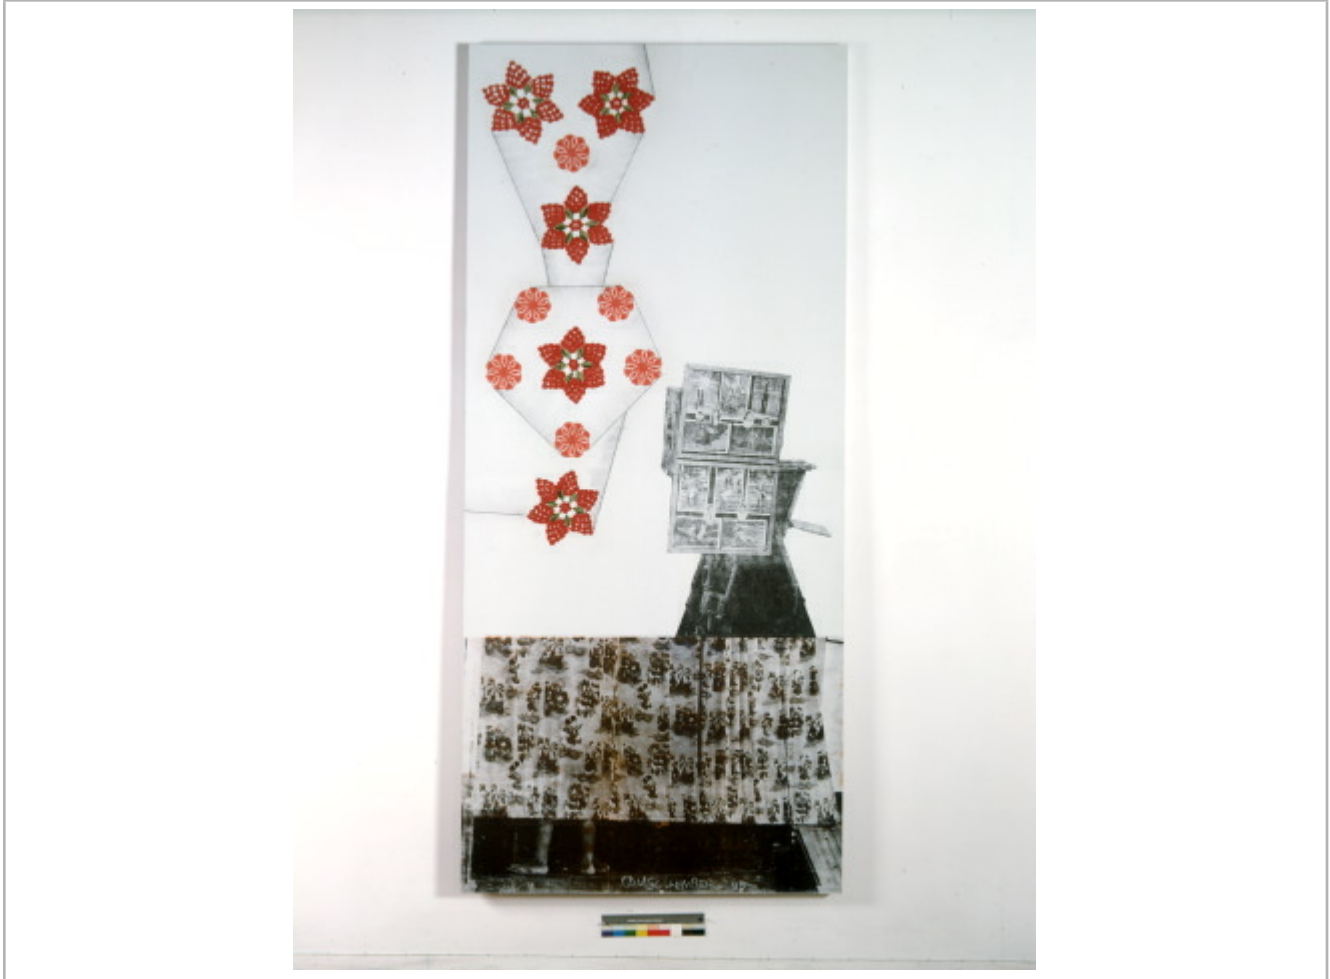

ARTWORK INFORMATION SHEET

Artist	Title	Year	Registration Number
Robert Rauschenberg	Forecaster / ROCI MEXICO	1985	85.007
Series	Medium	Dimensions	
ROCI/MEXICO	Acrylic on canvas	80.75 in x 50.375 in	

ARTWORK INFORMATION SHEET

Artist	Title	Year	Registration Number
Robert Rauschenberg	Park / ROCI MEXICO	1985	85.008
Series	Medium	Dimensions	
ROCI/MEXICO	Acrylic, collage, and graphite on canvas	114 in x 51.375 in	

ARTWORK INFORMATION SHEET

Artist	Title	Year	Registration Number
Robert Rauschenberg	Night Post / ROCI MEXICO	1985	85.010
Series	Medium	Dimensions	
ROCI/MEXICO	Acrylic, fabric, and tape on cardboard	84.25 in x 156.25 in x 3.875 in; approximate	

[this work is double-sided, see images for both views](#)

ARTWORK INFORMATION SHEET

Artist	Title	Year	Registration Number
Robert Rauschenberg	Altar Peace / ROCI MEXICO	1985	85.012
Series	Medium	Dimensions	
ROCI/MEXICO	Acrylic on canvas with aluminum frame, and colored, mirrored aluminum and tin "snake"	123.5 in x 90 in x 24.25 in	