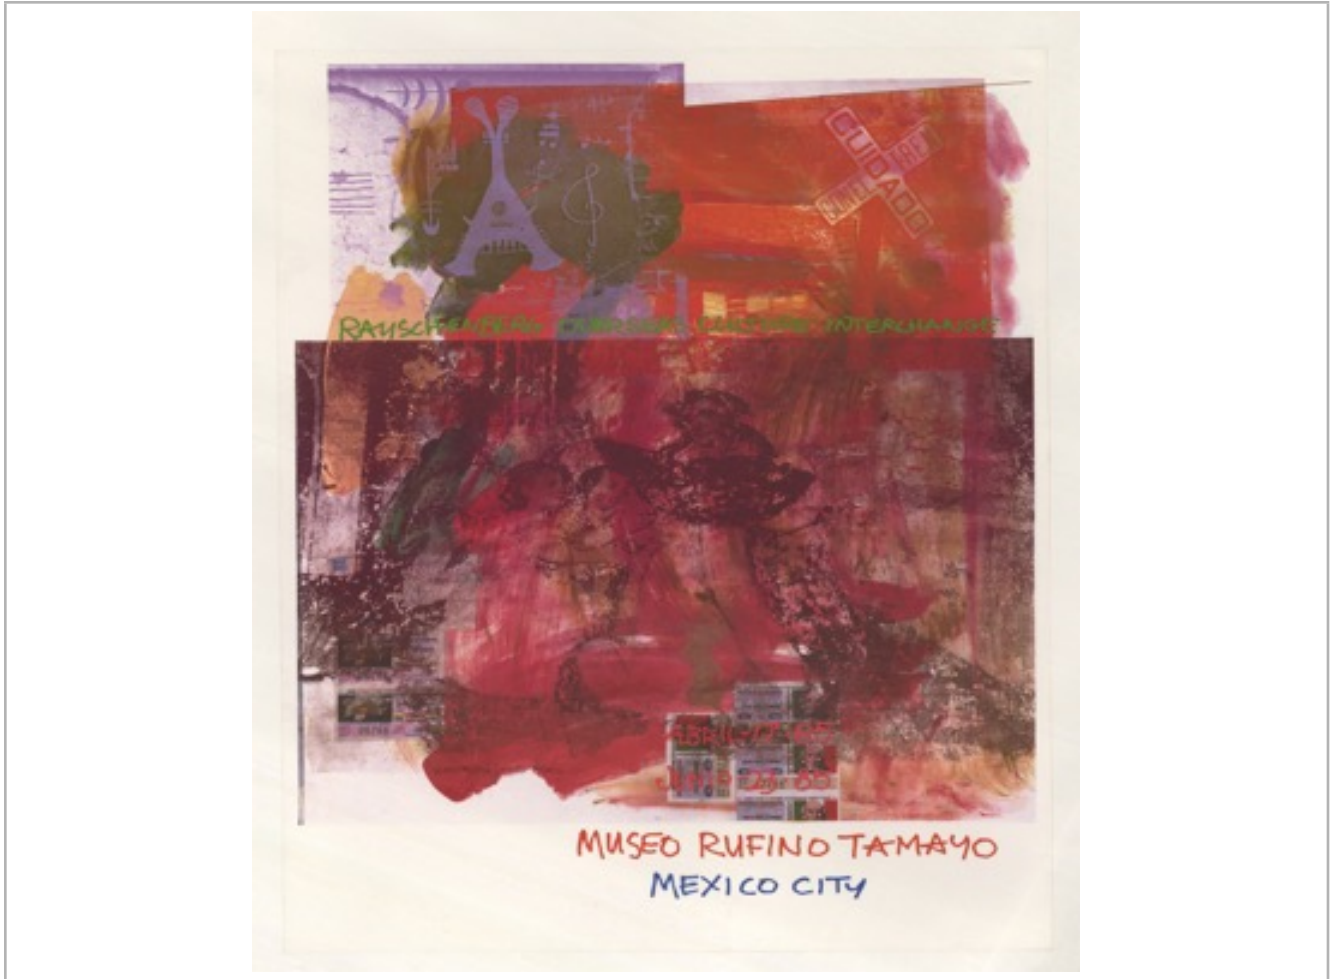

ARTWORK INFORMATION SHEET

Artist	Title	Year	Registration Number
Robert Rauschenberg	Poster for ROCI MEXICO	1985	85.E002
Series	Medium	Dimensions	
	Offset lithograph	34.5 in x 24 in